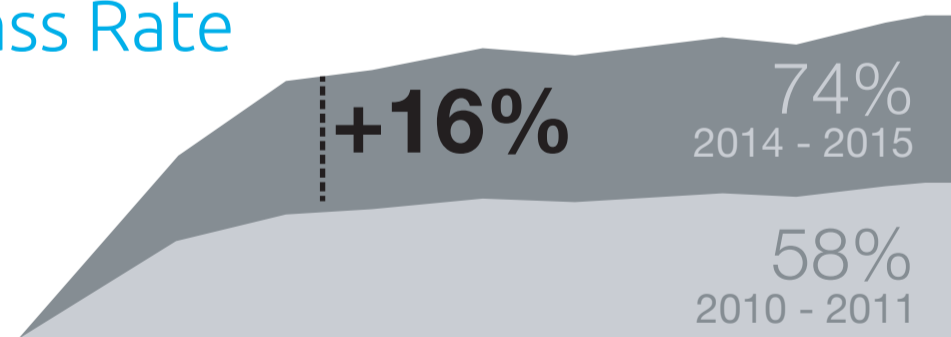

32%
Global
Perspectives
grades
were A*

**IGCSE A*-C
Pass Rate**