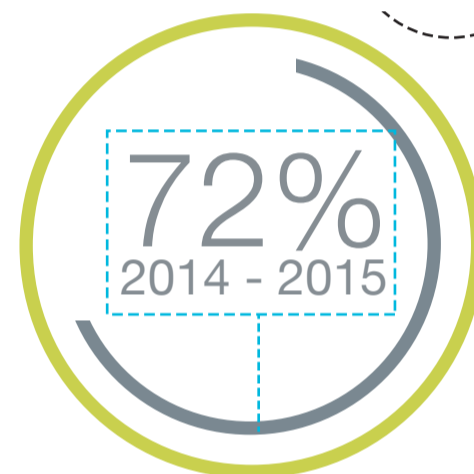

NEXUS INTERNATIONAL SCHOOL (SINGAPORE)

ACADEMIC RESULTS 2015

IB
Average Diploma
points actual
(out of 45)

IGCSE
Average Number
of Subjects

IB
Proportion who completed
IBDP diploma

+44%

32%
Global
Perspectives
grades
were A*