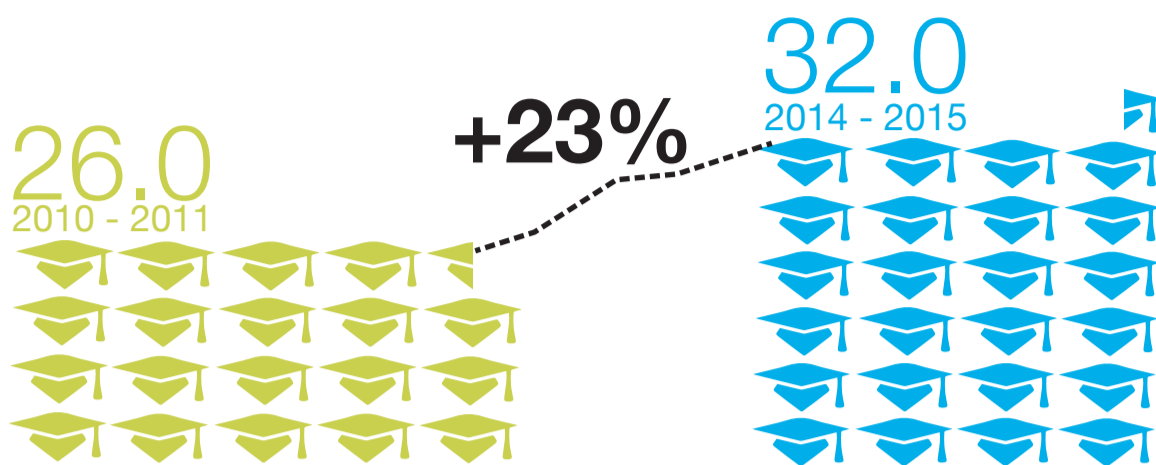

NEXUS INTERNATIONAL SCHOOL (SINGAPORE)

ACADEMIC RESULTS 2015

IB
Average Diploma
points actual
(out of 45)

IGCSE
Average Number
of Subjects

IB
Proportion who completed
IBDP diploma

+44%

32%
Global
Perspectives
grades
were A*