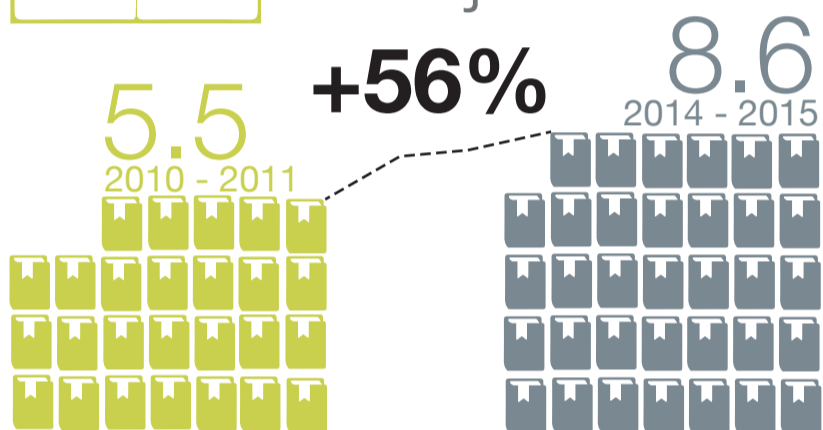

NEXUS INTERNATIONAL SCHOOL (SINGAPORE)

ACADEMIC RESULTS 2015

IB
Average Diploma
points actual
(out of 45)

IGCSE
Average Number
of Subjects

IB
Proportion who completed
IBDP diploma

+44%

32%
Global
Perspectives
grades
were A*

**IGCSE A*-C
Pass Rate**

Top Score of **42/45** points!